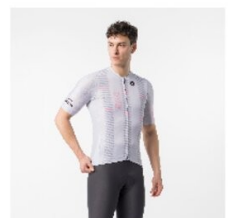

125 g

WATERPROOFNESS

T° RANGE

- °C / - °F

FIT

Tailored

WINDPROOFNESS

870
SILVER GRAY/ROSA GIRO