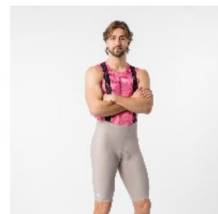

CASTELLI CYCLING

#GIRO TROFEO 2 BIBSHORT

9510918

SIZES

XS S M L XL XXL 3XL

WEIGHT

208 g

WATERPROOFNESS

T° RANGE

- °C / - °F

FIT

Tailored

WINDPROOFNESS

prosetto X

294
CLAY