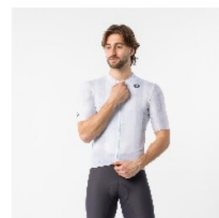

CASTELLI CYCLING

#GIRO109 TROFEO JERSEY

9510905

SIZES

XS S M L XL XXL 3XL

WEIGHT

107 g

WATERPROOFNESS

T° RANGE

- °C / - °F

FIT

Tailored

WINDPROOFNESS