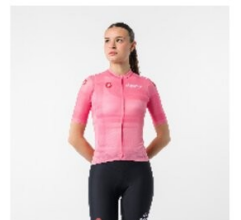

KISS^{AIR²}

Made to do everything right without overdoing anything.

KISS Air2 seat pad for all-day comfort
Affinity Pro Lycra® fabric on inside of leg for outstanding stretch and rebound
Vortex V2 textured fabric on legs for better aerodynamics
Raw-edge leg gripper with integrated silicone
Flat-lock stitching
Reflective detailing on back
UPF 50+

89 g

WATERPROOFNESS

T° RANGE

- °C / - °F

FIT

Tailored

WINDPROOFNESS

025
ROSA GIRO

CASTELLI CYCLING

GIRO PRIMA 2 DT BIBSHORT

9510806

SIZES	T° RANGE
XSSMLXL	15-35 °C / 59-95 °F
WEIGHT	FIT
182 g	Tailored
WATERPROOFNESS	WINDPROOFNESS

KISS^{AIR²}

Comfortable so all you need to do is enjoy the ride.

Pro2 Dry Soft fabric feels amazing on the skin and supremely comfortable
Anatomic construction for perfect fit
Lie-flat leg back with silicone gripper
Soft, stretchy elastic bib straps with drop-tail design for easy nature breaks
KISS Air 2 Donna seat pad
Printed "Giro d'Italia" logo
Color inserts to match the Maglia Rosa
Reflective tabs for safety