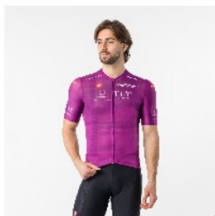

001
BIANCO

025
ROSA GIRO

CASTELLI CYCLING

#GIRO109 COMPETIZIONE 4 JERSEY

9510902

SIZES

XS S M L XL XXL 3XL

WEIGHT

144 g

WATERPROOFNESS

T° RANGE

- °C / - °F

FIT

Tailored

WINDPROOFNESS

014
CICLAMINO

058
AZZURRO

001
BIANCO

010
NERO

025
ROSA GIRO

CASTELLI CYCLING

#GIRO COMPETIZIONE 2 BIBSHORT

9510803

SIZES

XS S M L XL XXL 3XL

T° RANGE

15-35 °C / 59-95 °F

WEIGHT

203 g

FIT

WATERPROOFNESS

WINDPROOFNESS