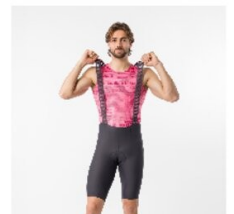

030
DARK GRAY