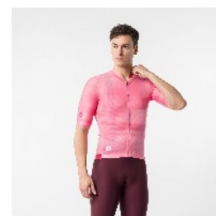

CASTELLI CYCLING

#GIRO109 ESPRESSO 2 JERSEY

9510921

SIZES

XXS XS S M L XL XXL 3XL

WEIGHT

118 g

WATERPROOFNESS

T° RANGE

- °C / - °F

FIT

Race

WINDPROOFNESS

001

025
ROSA GIRO