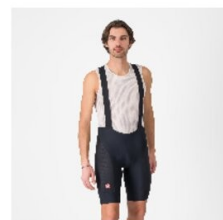

144 g

WATERPROOFNESS

T° RANGE

- °C / - °F

FIT

Tailored

WINDPROOFNESS

014
CICLAMINO

058
AZZURRO

001
BIANCO

010
NERO

025
ROSA GIRO

CASTELLI CYCLING

#GIRO COMPETIZIONE 2 BIBSHORT

9510803

SIZES

XS S M L XL XXL 3XL

T° RANGE

15-35 °C / 59-95 °F

WEIGHT

203 g

FIT

WATERPROOFNESS

WINDPROOFNESS

KISS^{AIR²}

Made to do everything right without overdoing anything.

KISS Air2 seat pad for all-day comfort
Affinity Pro Lycra® fabric on inside of leg for outstanding stretch and rebound
Vortex V2 textured fabric on legs for better aerodynamics
Raw-edge leg gripper with integrated silicone
Flat-lock stitching
Reflective detailing on back
UPF 50+