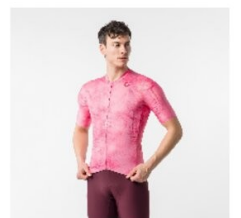

CASTELLI CYCLING

#GIRO109 TROFEO JERSEY

9510905

SIZES

XS S M L XL XXL 3XL

WEIGHT

107 g

WATERPROOFNESS

T° RANGE

- °C / - °F

FIT

Tailored

WINDPROOFNESS