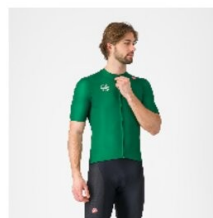

VINTAGE GIRO D'ITALIA JERSEY

9510811

SIZES	T° RANGE
XS S M L XL XXL 3XL	18-35 °C / 64-95 °F
WEIGHT	FIT
139 g	Regular
WATERPROOFNESS	WINDPROOFNESS

The ideal all-around jersey for all your riding.

Strada micromesh ventilated stretch fabric on front, back, and sleeves for great fit and moisture management
Raw-cut sleeve endings
Tailwind dimpled stretch fabric on side panels and pockets for perfect fit
Anatomic side panels that wrap around to back
Full-length YKK® Vislon® zipper, the easiest-sliding zipper available
Silicone gripper elastic at waist to prevent jersey from riding up
The design features the heritage Castelli Scorpion logo

010R
NERO

307
VERDE