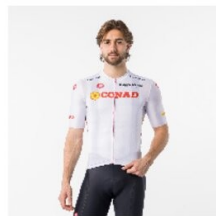

001
BIANCO

025
ROSA GIRO

CASTELLI CYCLING

#GIRO109 COMPETIZIONE 4 JERSEY

9510902

SIZES

XS S M L XL XXL 3XL

WEIGHT

144 g

WATERPROOFNESS

T° RANGE

- °C / - °F

FIT

Tailored

WINDPROOFNESS

014
CICLAMINO

058
AZZURRO

001
BIANCO

010
NERO

025
ROSA GIRO

CASTELLI CYCLING

#GIRO COMPETIZIONE 2 BIBSHORT

9510803

SIZES

XS S M L XL XXL 3XL

T° RANGE

15-35 °C / 59-95 °F

WEIGHT

203 g

FIT

WATERPROOFNESS

WINDPROOFNESS