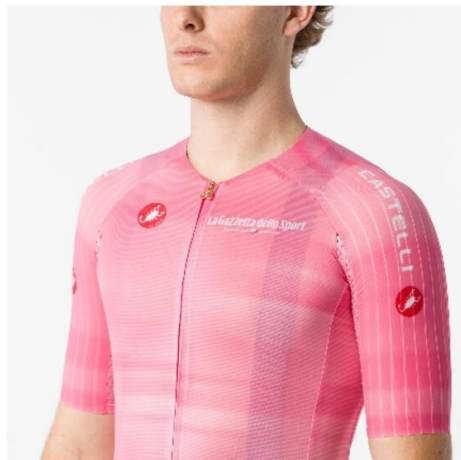

CASTELLI CYCLING

#GIRO109 RACE 8S JERSEY

9510901

SIZES

XS S M L XL XXL 3XL

WEIGHT

149 g

WATERPROOFNESS

T° RANGE

- °C / - °F

FIT

Race

WINDPROOFNESS

ROMEO CORSE

014
CICLAMINO

058
AZZURRO

001
BIANCO

025
ROSA GIRO

CASTELLI CYCLING

#GIRO109 COMPETIZIONE 4 JERSEY

9510902

SIZES

XS S M L XL XXL 3XL

WEIGHT

144 g

WATERPROOFNESS

T° RANGE

- °C / - °F

FIT

Tailored

WINDPROOFNESS

014
CICLAMINO