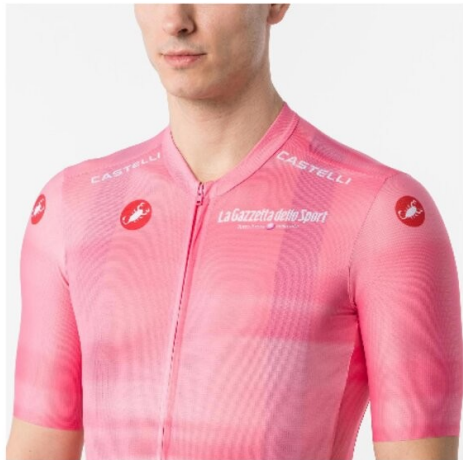

144 g

WATERPROOFNESS

T° RANGE

- °C / - °F

FIT

Tailored

WINDPROOFNESS

014
CICLAMINO

058
AZZURRO

001
BIANCO

010
NERO

025
ROSA GIRO

CASTELLI CYCLING

#GIRO COMPETIZIONE 2 BIBSHORT

9510803

SIZES

XS S M L XL XXL 3XL

T° RANGE

15-35 °C / 59-95 °F

WEIGHT

203 g

FIT

WATERPROOFNESS

WINDPROOFNESS