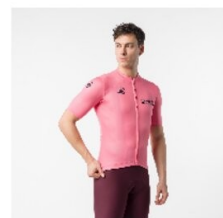

025
ROSA GIRO