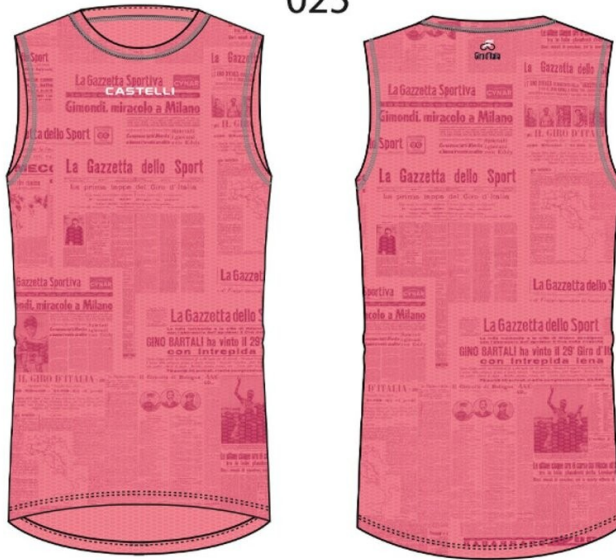

CASTELLI CYCLING

GAZZETTA DELLO SPORT BASE LAYER

9510919

SIZES

XS S M L XL XXL 3XL

WEIGHT

49 g

WATERPROOFNESS

T° RANGE

- °C / - °F

FIT

Tailored

WINDPROOFNESS

025

025
ROSA GIRO