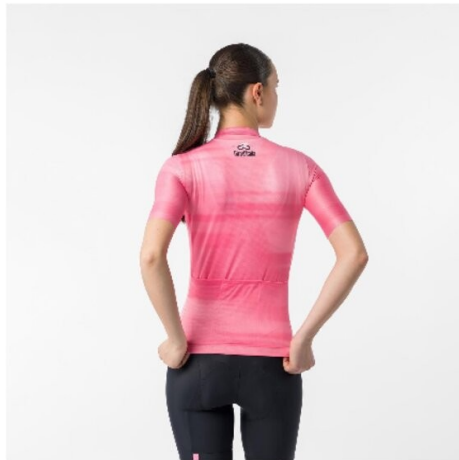

KISS^{AIR²}

Made to do everything right without overdoing anything.

KISS Air2 seat pad for all-day comfort
Affinity Pro Lycra® fabric on inside of leg for outstanding stretch and rebound
Vortex V2 textured fabric on legs for better aerodynamics
Raw-edge leg gripper with integrated silicone
Flat-lock stitching
Reflective detailing on back
UPF 50+

89 g

WATERPROOFNESS

T° RANGE

- °C / - °F

FIT

Tailored

WINDPROOFNESS

025
ROSA GIRO

CASTELLI CYCLING

GIRO PRIMA 2 DT BIBSHORT

9510806

SIZES	T° RANGE
XSSMLXL	15-35 °C / 59-95 °F
WEIGHT	FIT
182 g	Tailored
WATERPROOFNESS	WINDPROOFNESS

KISS^{AIR²}

Comfortable so all you need to do is enjoy the ride.

Pro2 Dry Soft fabric feels amazing on the skin and supremely comfortable
Anatomic construction for perfect fit
Lie-flat leg back with silicone gripper
Soft, stretchy elastic bib straps with drop-tail design for easy nature breaks
KISS Air 2 Donna seat pad
Printed "Giro d'Italia" logo
Color inserts to match the Maglia Rosa
Reflective tabs for safety