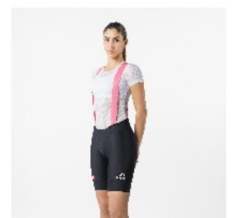

89 g

WATERPROOFNESS

T° RANGE

- °C / - °F

FIT

Tailored

WINDPROOFNESS

025
ROSA GIRO

CASTELLI CYCLING

GIRO PRIMA 2 DT BIBSHORT

9510806

SIZES	T° RANGE
XSSMLXL	15-35 °C / 59-95 °F
WEIGHT	FIT
182 g	Tailored
WATERPROOFNESS	WINDPROOFNESS

KISS^{AIR²}

Comfortable so all you need to do is enjoy the ride.

Pro2 Dry Soft fabric feels amazing on the skin and supremely comfortable
Anatomic construction for perfect fit
Lie-flat leg back with silicone gripper
Soft, stretchy elastic bib straps with drop-tail design for easy nature breaks
KISS Air 2 Donna seat pad
Printed "Giro d'Italia" logo
Color inserts to match the Maglia Rosa
Reflective tabs for safety