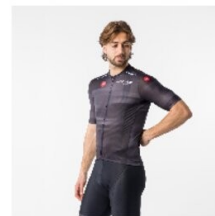

CASTELLI CYCLING

#GIRO109 COMPETIZIONE 4 JERSEY

9510902

SIZES

XS S M L XL XXL 3XL

WEIGHT

144 g

WATERPROOFNESS

T° RANGE

- °C / - °F

FIT

Tailored

WINDPROOFNESS

010
NERO