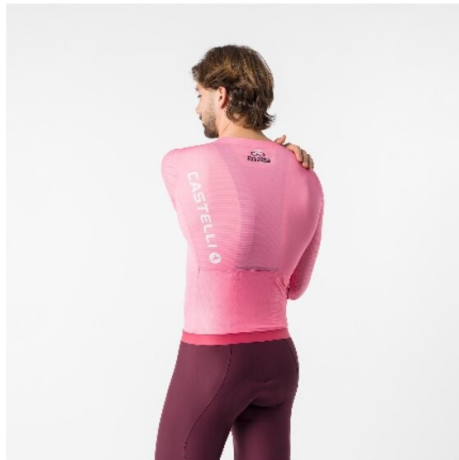

020
ROSA GIRO