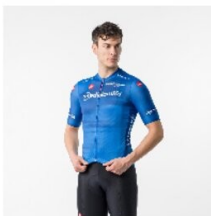

001
BIANCO

025
ROSA GIRO

CASTELLI CYCLING

#GIRO109 COMPETIZIONE 4 JERSEY

9510902

SIZES

XS S M L XL XXL 3XL

WEIGHT

144 g

WATERPROOFNESS

T° RANGE

- °C / - °F

FIT

Tailored

WINDPROOFNESS

014
CICLAMINO

058
AZZURRO

001
BIANCO

010
NERO

025
ROSA GIRO

CASTELLI CYCLING

#GIRO COMPETIZIONE 2 BIBSHORT

9510803

SIZES

XS S M L XL XXL 3XL

T° RANGE

15-35 °C / 59-95 °F

WEIGHT

203 g

FIT

WATERPROOFNESS

WINDPROOFNESS