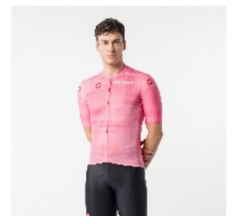

001
BIANCO

025
ROSA GIRO

CASTELLI CYCLING

#GIRO109 COMPETIZIONE 4 JERSEY

9510902

SIZES

XS S M L XL XXL 3XL

WEIGHT

144 g

WATERPROOFNESS

T° RANGE

- °C / - °F

FIT

Tailored

WINDPROOFNESS

014
CICLAMINO

058
AZZURRO

001
BIANCO

010
NERO

025
ROSA GIRO

CASTELLI CYCLING

#GIRO COMPETIZIONE 2 BIBSHORT

9510803

SIZES

XS S M L XL XXL 3XL

T° RANGE

15-35 °C / 59-95 °F

WEIGHT

203 g

FIT

WATERPROOFNESS

WINDPROOFNESS