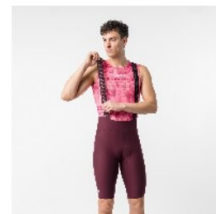

625
DEEP BORDEAUX