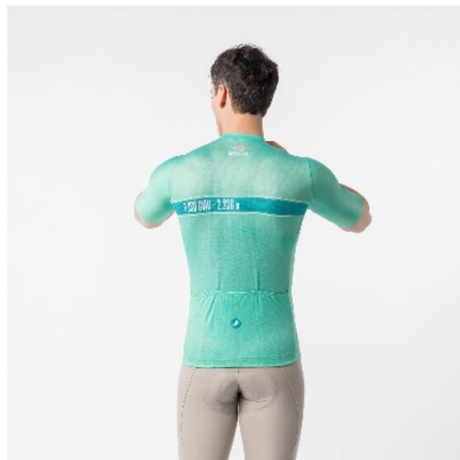

966
JADE GREEN