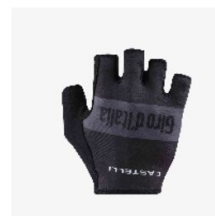

Race

WINDPROOFNESS

058
AZZURRO

001
BIANCO

010
NERO

025
ROSA GIRO

CASTELLI CYCLING

#GIRO LOGO 18 SOCK