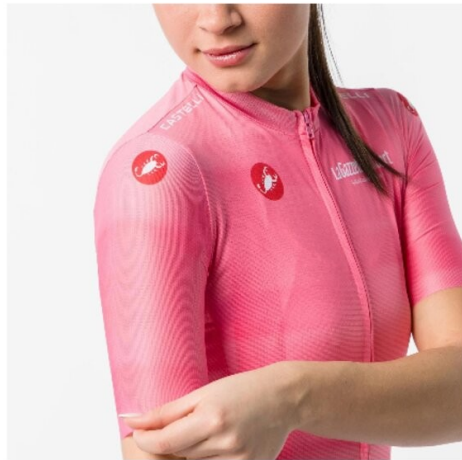

89 g

WATERPROOFNESS

T° RANGE

- °C / - °F

FIT

Tailored

WINDPROOFNESS

025
ROSA GIRO

CASTELLI CYCLING

GIRO PRIMA 2 DT BIBSHORT

9510806

SIZES	T° RANGE
XSSMLXL	15-35 °C / 59-95 °F
WEIGHT	FIT
182 g	Tailored
WATERPROOFNESS	WINDPROOFNESS

KISS^{AIR²}

Comfortable so all you need to do is enjoy the ride.

Pro2 Dry Soft fabric feels amazing on the skin and supremely comfortable
Anatomic construction for perfect fit
Lie-flat leg back with silicone gripper
Soft, stretchy elastic bib straps with drop-tail design for easy nature breaks
KISS Air 2 Donna seat pad
Printed "Giro d'Italia" logo
Color inserts to match the Maglia Rosa
Reflective tabs for safety