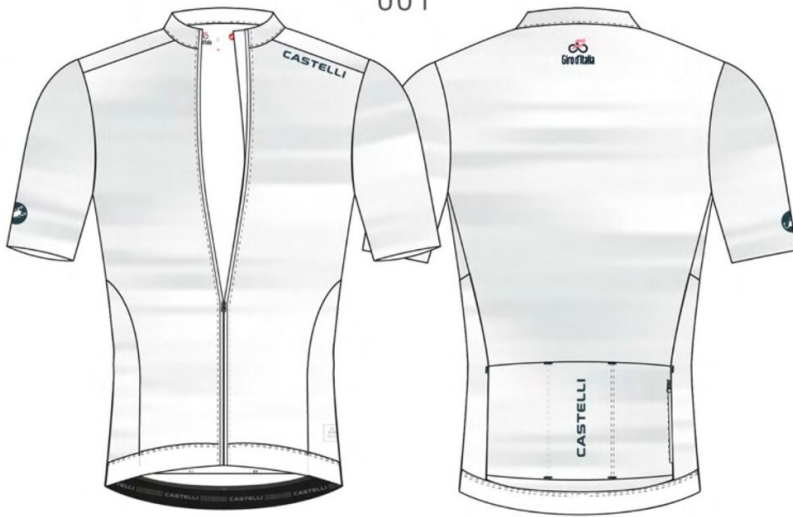

CASTELLI CYCLING

#GIRO109 ESPRESSO 2 JERSEY

9510921

SIZES

XXS XS S M L XL XXL 3XL

WEIGHT

118 g

WATERPROOFNESS

T° RANGE

- °C / - °F

FIT

Race

WINDPROOFNESS

001