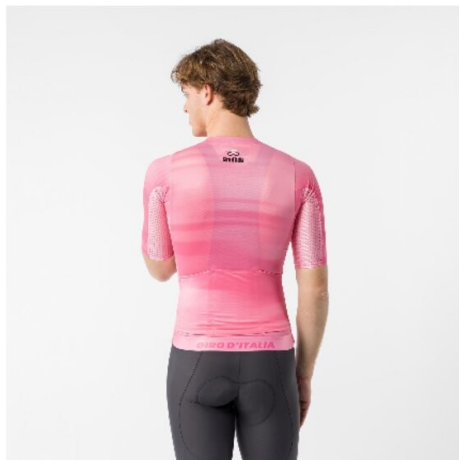

T° RANGE

- °C / - °F

FIT

Race

WINDPROOFNESS

ROMEO CORSE

014
CICLAMINO

058
AZZURRO

144 g

WATERPROOFNESS

T° RANGE

- °C / - °F

FIT

Tailored

WINDPROOFNESS

014
CICLAMINO