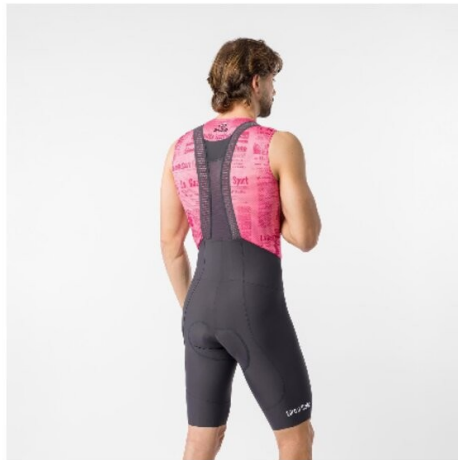

CASTELLI CYCLING

#GIRO TROFEO 2 BIBSHORT

9510918

SIZES

XS S M L XL XXL 3XL

WEIGHT

208 g

WATERPROOFNESS

T° RANGE

- °C / - °F

FIT

Tailored

WINDPROOFNESS

prosetto X