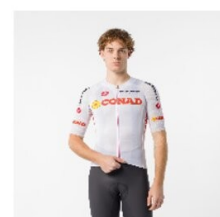

CASTELLI CYCLING

#GIRO109 RACE 8S JERSEY

9510901

SIZES

XS S M L XL XXL 3XL

WEIGHT

149 g

WATERPROOFNESS

T° RANGE

- °C / - °F

FIT

Race

WINDPROOFNESS

ROMEO CORSE

014
CICLAMINO

058
AZZURRO

001
BIANCO

025
ROSA GIRO

CASTELLI CYCLING

#GIRO109 COMPETIZIONE 4 JERSEY

9510902

SIZES

XS S M L XL XXL 3XL

WEIGHT

144 g

WATERPROOFNESS

T° RANGE

- °C / - °F

FIT

Tailored

WINDPROOFNESS

014
CICLAMINO